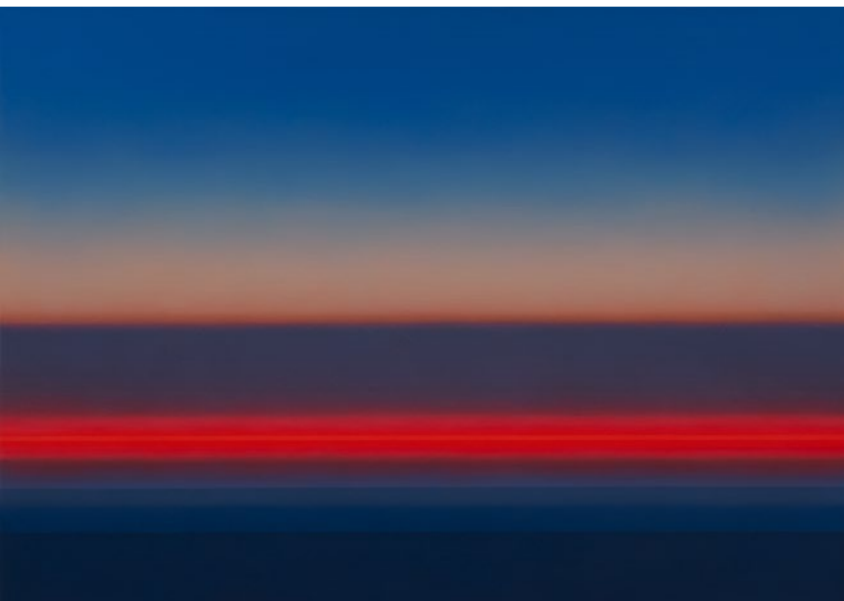

Saturday 12.00 - 17.00 hours

Sunday 13.00 – 17.00 hours (Also open on June 9th)
and by appointment

We kindly invite you to see the new paintings of
Irina & Marina Fabrizius.

Caroline en Matisse Etienne

Kreis Weiss im Gelb Hellgrau | 200 x 200 cm

Quadrat im Hellblau | 200 x 200 cm

Landschaft Blau Strich Rot | 120 x 170 cm

Landschaft Strich Gelb | 130 x 190 cm

Strich Rot Dämmerung | 200 x 170 cm