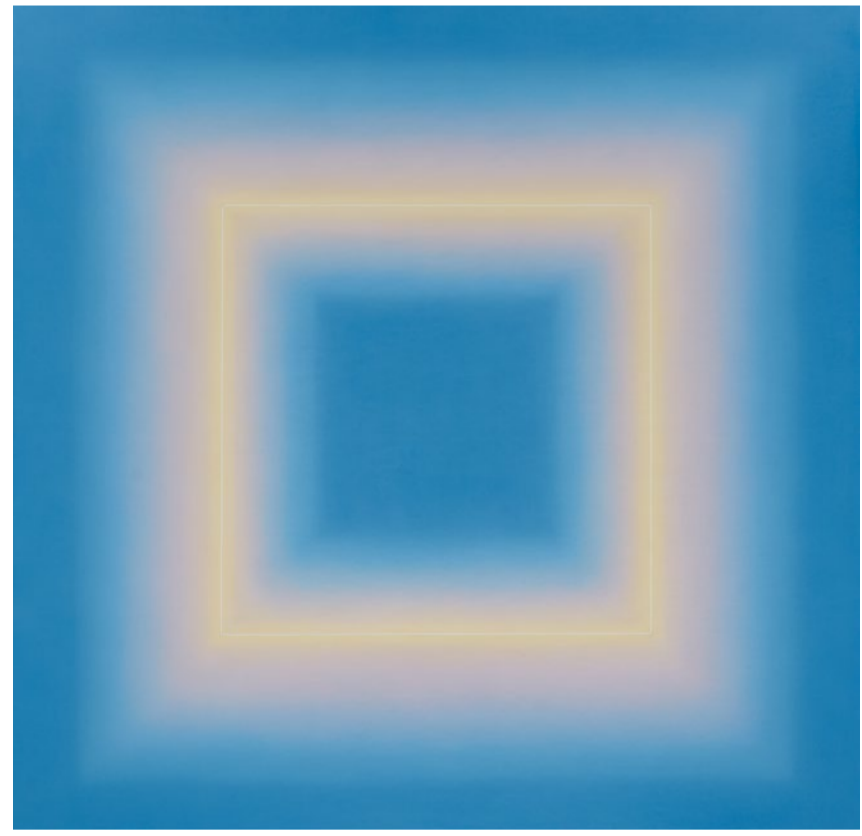

Saturday 12.00 - 17.00 hours

Sunday 13.00 – 17.00 hours (Also open on June 9th)
and by appointment

We kindly invite you to see the new paintings of
Irina & Marina Fabrizius.

Caroline en Matisse Etienne

Kreis Weiss im Gelb Hellgrau | 200 x 200 cm

Quadrat im Hellblau | 200 x 200 cm

Landschaft Blau Strich Rot | 120 x 170 cm

Landschaft Strich Gelb | 130 x 190 cm

Strich Rot Dämmerung | 200 x 170 cm