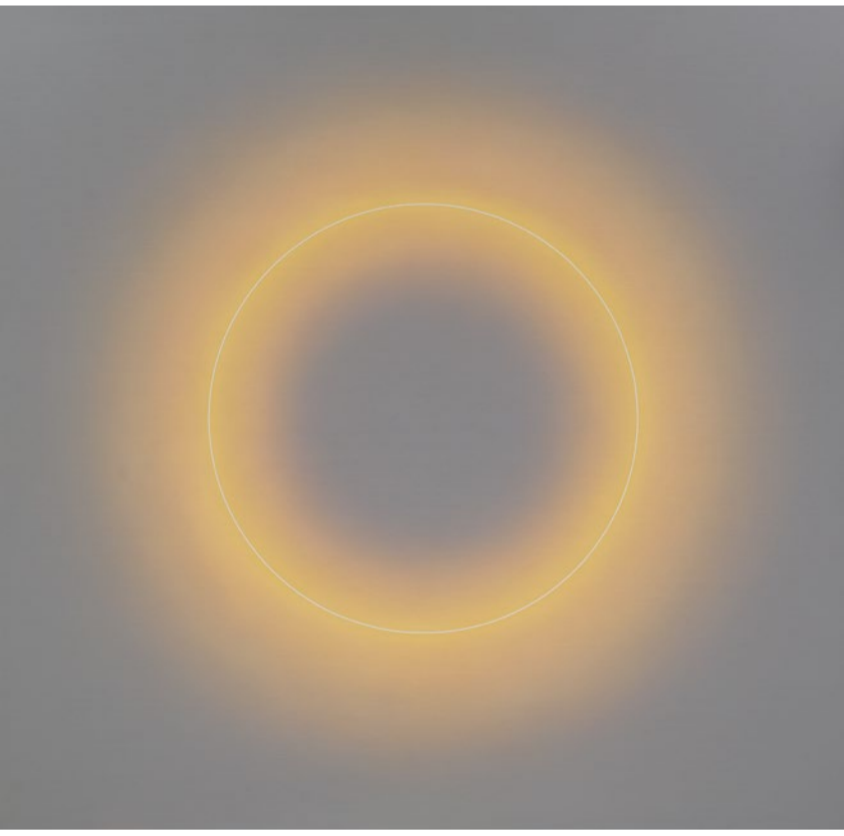

FABRIZIUS²

Openingsweekend

Saturday 1st and Sunday 2nd of June from 13.00-17.00 hours

Exposition

1 JUNI - 30 JUNI 2019

Kreis Weiss Prisma, 2019 | 200 X 200 cm

Opening hours gallery

Friday 12.00 – 17.00 hours

Saturday 12.00 - 17.00 hours

Sunday 13.00 – 17.00 hours (Also open on June 9th)
and by appointment

We kindly invite you to see the new paintings of
Irina & Marina Fabrizius.

Caroline en Matisse Etienne

Kreis Weiss im Gelb Hellgrau | 200 x 200 cm

Quadrat im Hellblau | 200 x 200 cm

Landschaft Blau Strich Rot | 120 x 170 cm

Landschaft Strich Gelb | 130 x 190 cm

Strich Rot Dämmerung | 200 x 170 cm